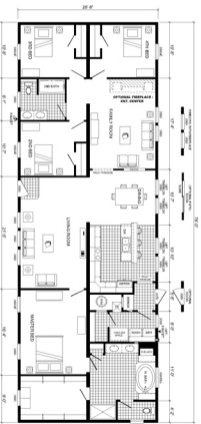

4-BEDROOM / 2-BATH
26x30 - Approx. 2026 Sq. Ft.

New Trending Homes of Rockswold
Building the American Dream